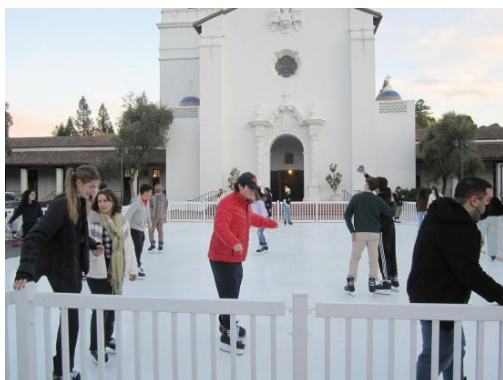

## SMC holds Winter Fest to kick off the holidays

By Vera Kochan

SMC students try their hand at ice skating during the Dec. 1 Winter Fest. Photo Vera Kochan

Saint Mary's College held their first, and hopefully annual, Winter Fest on the campus's Chapel Lawn. Sponsored by the board of trustees, the Dec. 1 event allowed students the chance to experience some holiday fun before finals.

□ SMC Assistant Director of Residential Experience Fiona Corner and her committee planned a multi-faceted evening that had something for everybody. The long line at the Coffee Cart was proof enough that the chill in the air needed thawing; T-shirts with the Winter Fest logo were given away to the first 90 takers; and craft tables were set up for students to either decorate stockings, make do-it-yourself snow globes, or ornaments.

□ A professional photo booth gave students the opportunity to pose alone, or with friends, for a picture while wearing an assortment of winter-themed props in front of a backdrop of seasonal images.

□ The Areté Singers Network, dressed in Victorian garb, sang holiday songs in the midst of two Christmas trees that lit up in gold promptly at 5 p.m. to exclamations of delight from the crowd.

□ But, the "piece de resistance" (say it with a French accent) at Winter Fest was the ice skating rink set up directly in front of the Chapel. Ice skates were provided, and nearly half of the students who laced them on couldn't skate, but gave it the old college try. Many hugged the perimeter fence as friends who could skate acted as coaches with encouraging words and steadying hands to catch their buddies should they lose balance. A few couldn't slow down and crashed into the barriers, and there were those whose bottoms hit the ice after failed attempts to stay upright.